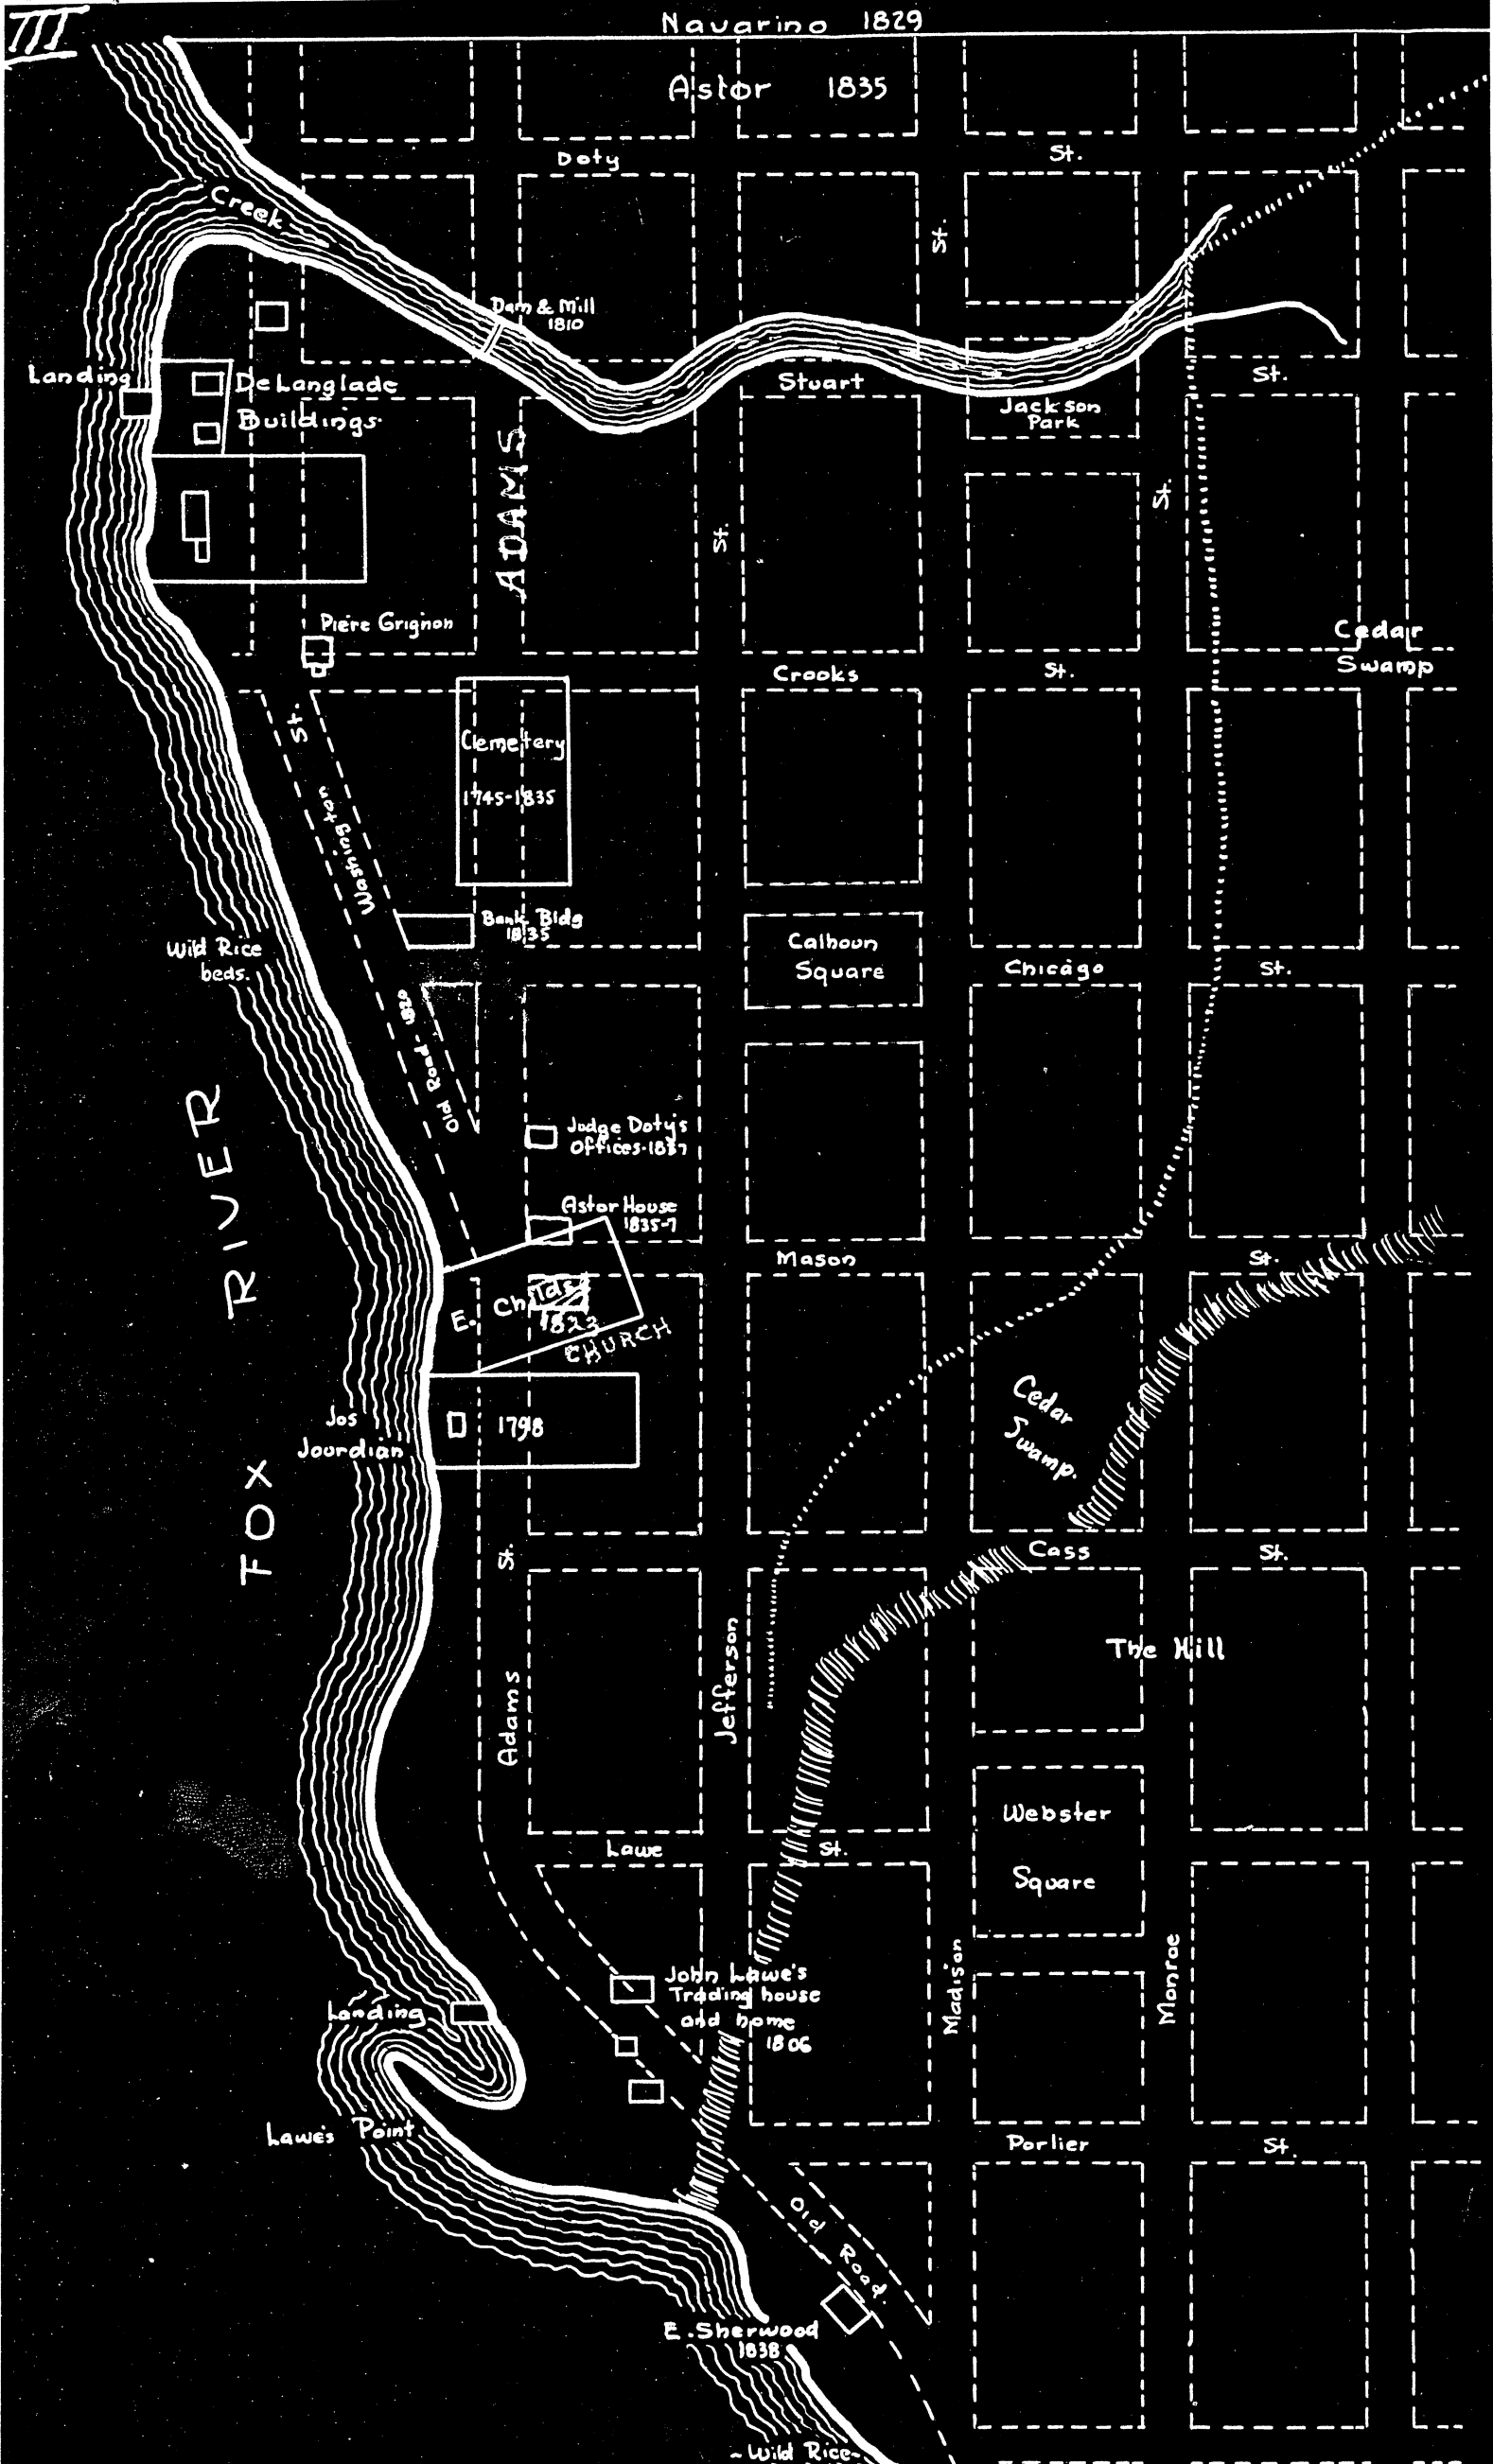

Navarino 1829

Astor 1835

FOX RIVER

ADAMS

Stuart

Jackson Park

De Langlade Buildings

Cemetery 1745-1835

Crooks

Chicago

Wild Rice beds

Bank Bldg 1835

Calhoun Square

Judge Doty's Offices 1837

Astor House 1835-7

Mason

Landing

John Lawe's Trading house and home 1806

Madison

Monroe

Lawe's Point

E. Sherwood 1838

Porlier

Old Road

Wild Rice